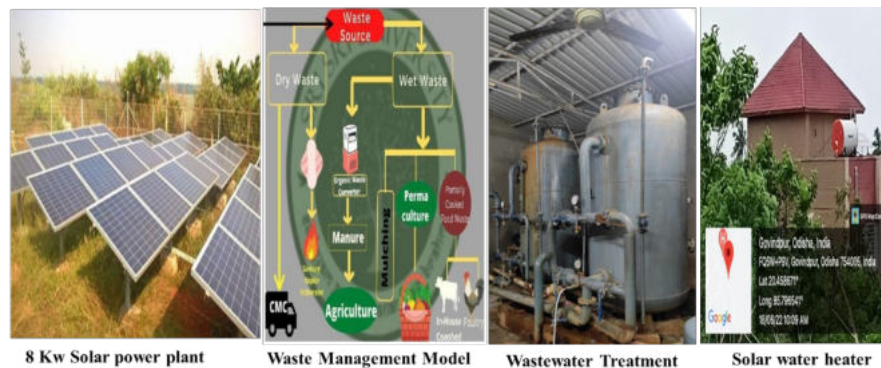

**17.2.4 Collaboration for SDG best practice**

**Sustainable Campus: Waste to Gold**

Sri Sri University plays a pro-active role in creating a sustainable campus environment. These include fostering a green, clean, and joyful atmosphere, encouraging natural farming practices (Refer Plate 01) and raising student awareness about environmental conservation and energy efficiency (Refer plate 02). It also emphasizes on reducing carbon emissions, advocating for green architecture, and contributing to the achievement of Sustainable Development Goals (SDGs). Together, these actions aim to integrate sustainability into campus life and build a model for responsible ecological stewardship.

Plate 01: Transformation of a quarried land into a lush green campus

Plate 02: Sustainable practices implemented on the campus